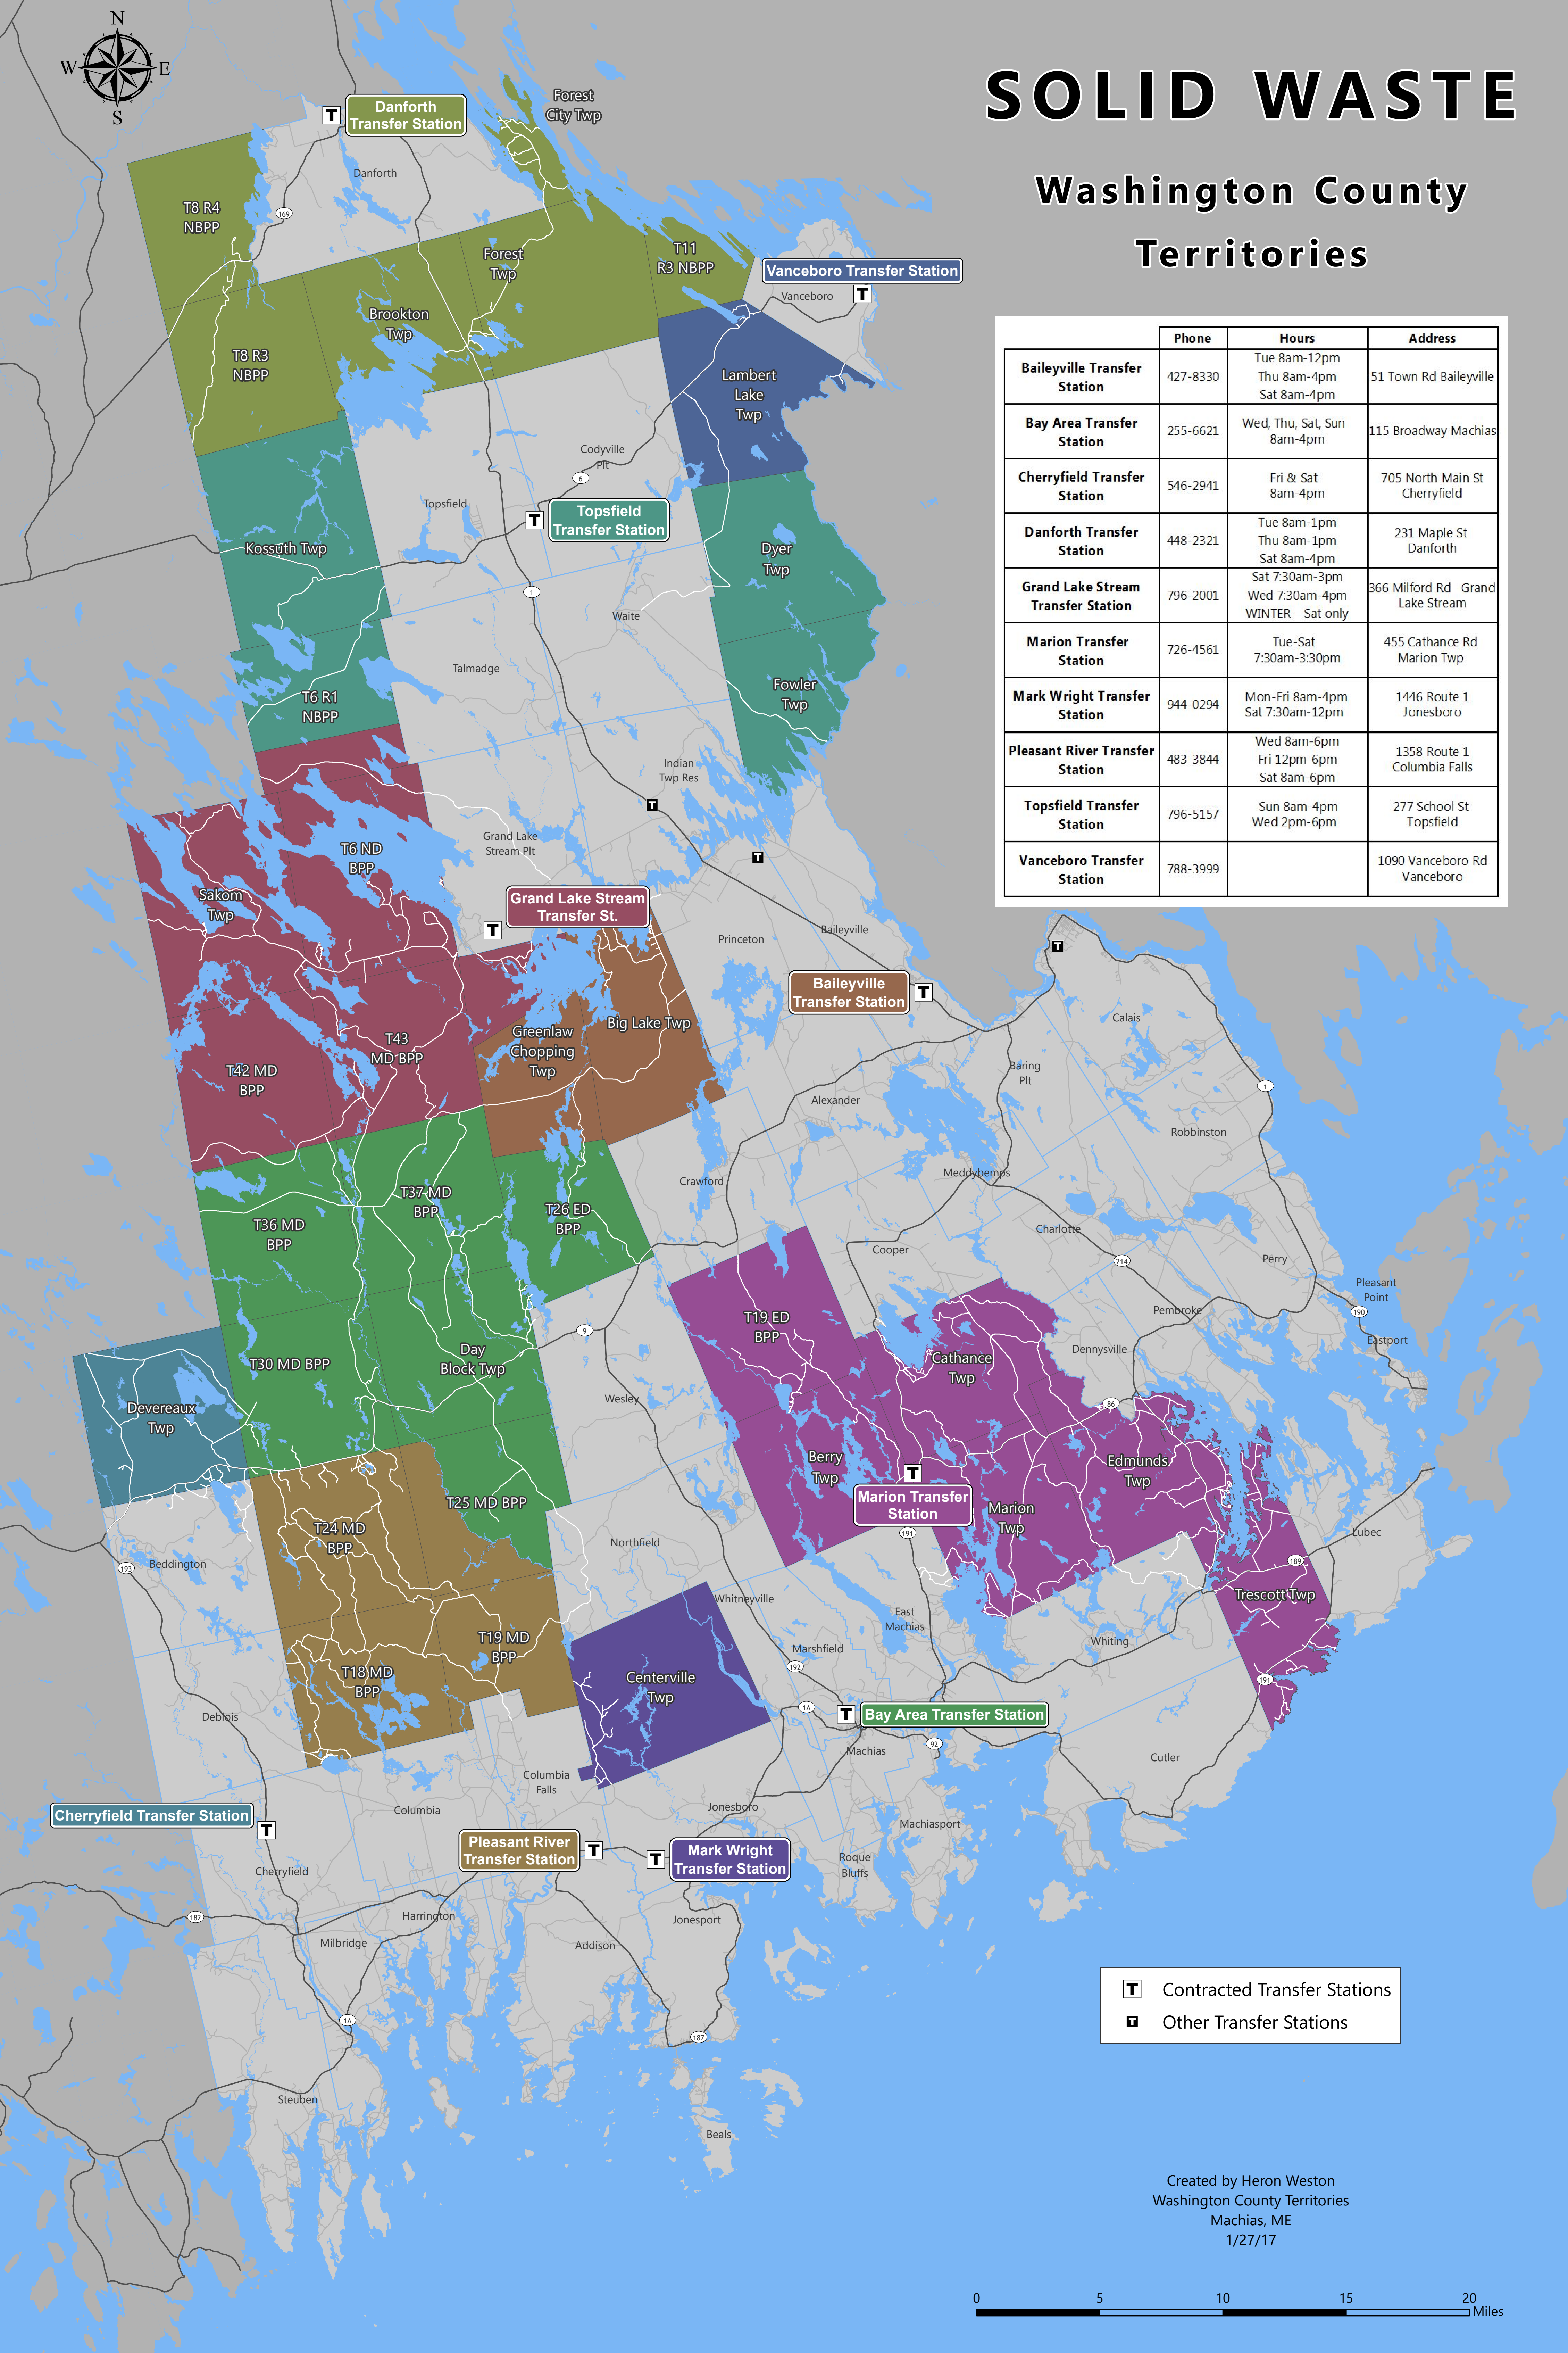

SOLID WASTE

Washington County Territories

	Phone	Hours	Address
Baileyville Transfer Station	427-8330	Tue 8am-12pm Thu 8am-4pm Sat 8am-4pm	51 Town Rd Baileyville
Bay Area Transfer Station	255-6621	Wed, Thu, Sat, Sun 8am-4pm	115 Broadway Machias
Cherryfield Transfer Station	546-2941	Fri & Sat 8am-4pm	705 North Main St Cherryfield
Danforth Transfer Station	448-2321	Tue 8am-1pm Thu 8am-1pm Sat 8am-4pm	231 Maple St Danforth
Grand Lake Stream Transfer Station	796-2001	Sat 7:30am-3pm Wed 7:30am-4pm WINTER - Sat only	366 Milford Rd Grand Lake Stream
Marion Transfer Station	726-4561	Tue-Sat 7:30am-3:30pm	455 Cathance Rd Marion Twp
Mark Wright Transfer Station	944-0294	Mon-Fri 8am-4pm Sat 7:30am-12pm	1446 Route 1 Jonesboro
Pleasant River Transfer Station	483-3844	Wed 8am-6pm Fri 12pm-6pm Sat 8am-6pm	1358 Route 1 Columbia Falls
Topsfield Transfer Station	796-5157	Sun 8am-4pm Wed 2pm-6pm	277 School St Topsfield
Vanceboro Transfer Station	788-3999		1090 Vanceboro Rd Vanceboro

T Contracted Transfer Stations
■ Other Transfer Stations

Created by Heron Weston
 Washington County Territories
 Machias, ME
 1/27/17